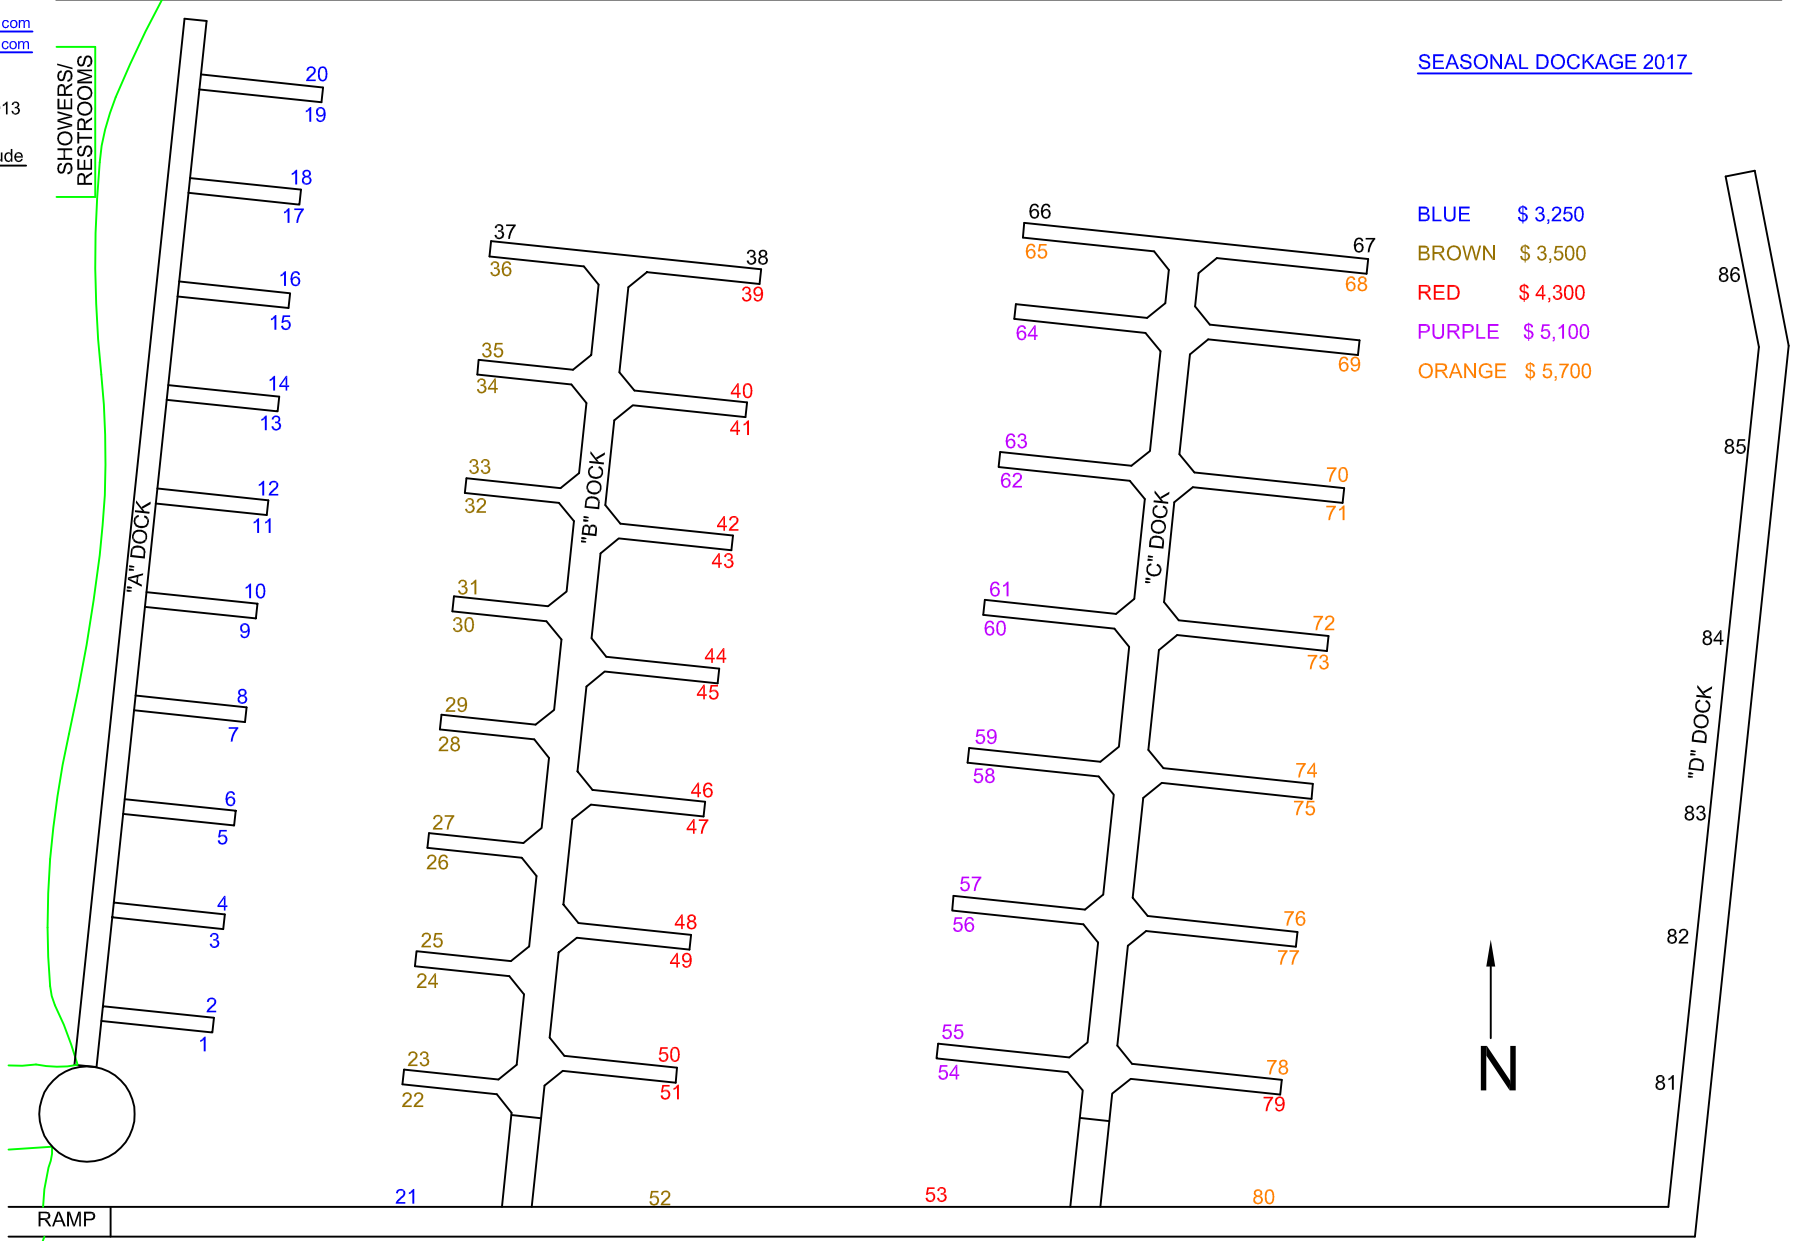

**Irish Boat Shop, Inc.
Charlevoix Location**

13000 Stover Road
Charlevoix, Michigan 49720
231 547-9967 (voice)
231 547-4129 (fax)
cvx@irishboatshop.com
www.irishboatshop.com

NOAA Chart 14913

Latitude / Longitude
N 045°18.06
W 085°14.54

Monitor VHF
Channel 16

SEASONAL DOCKAGE 2017

- BLUE \$ 3,250
- BROWN \$ 3,500
- RED \$ 4,300
- PURPLE \$ 5,100
- ORANGE \$ 5,700

2017 FERRY DOCKS